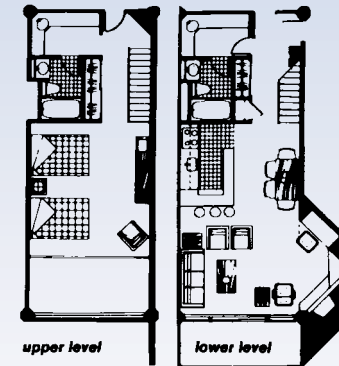

Studio at the Inn

A. Bedroom  
500 sq. ft.

B. Studio  
500 sq. ft.

C. North Studio  
425 sq. ft.

D. Studio Loft  
900 sq. ft.