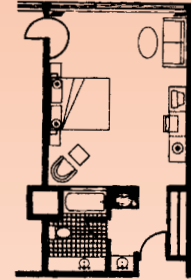

B. Deluxe Bedroom
465 sq. ft.